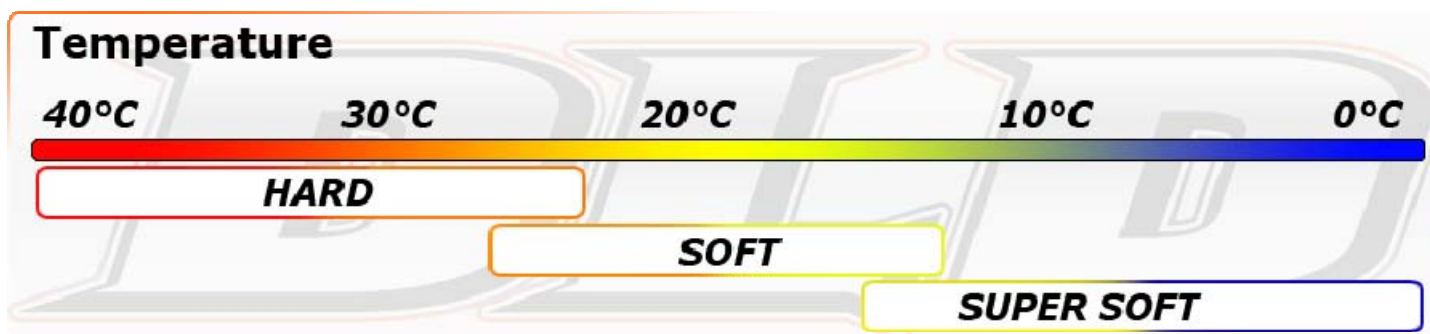

TYRES UTILISATION CHART

	MOONSHOT	HOLESHOT	BLOCKPASS	SPLINTER	ENDURO	ZZ	SCRAPE	HATTRICK
accrocheuse high traction	●●●●	●●●●	●●●●	●●●●	●●●●	●●●●	●●●●	●●●●
poussiereuse dusty slick	●●●●	●●●●	●●●●	●●●●	●●●●	●●●●	●●●●	●●●●
gommée blue groove	●●●●	●●●●	●●●●	●●●●	●●●●	●●●●	●●●●	●●●●
défoncée + grip holes + grip	●●●●	●●●●	●●●●	●●●●	●●●●	●●●●	●●●●	●●●●
trous+poussière holes+dust	●●●●	●●●●	●●●●	●●●●	●●●●	●●●●	●●●●	●●●●
terre argileuse loam track	●●●●	●●●●	●●●●	●●●●	●●●●	●●●●	●●●●	●●●●
piste humide damp track	●●●●	●●●●	●●●●	●●●●	●●●●	●●●●	●●●●	●●●●
herbe grass	●●●●	●●●●	●●●●	●●●●	●●●●	●●●●	●●●●	●●●●
boue mud	●●●●	●●●●	●●●●	●●●●	●●●●	●●●●	●●●●	●●●●

TEMPERATURE CHART